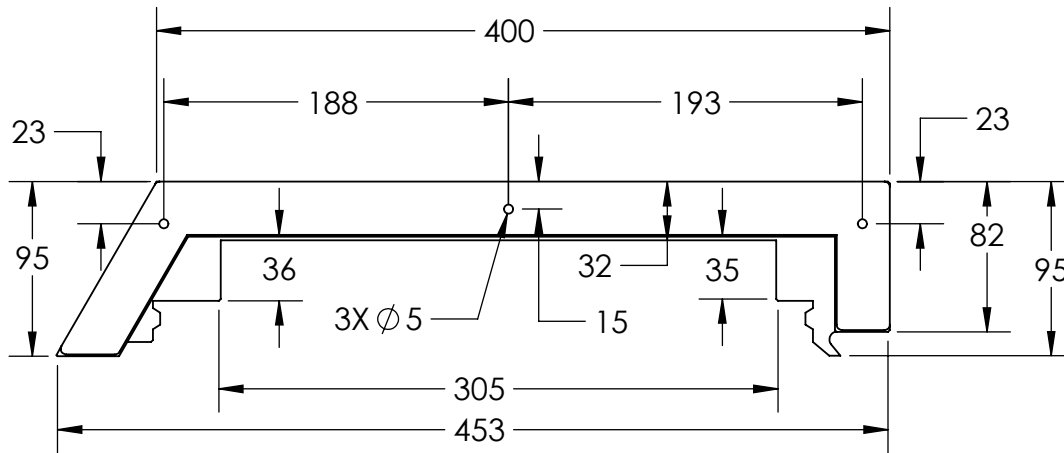

OEM: 10066907, 10151191

OPEN LENGTH: 4000MM  
CLOSED LENGTH: 370MM

THIS DOCUMENT IS THE PROPERTY OF RICHARDSON ELECTRONICS, LTD. AND SHALL NOT BE COPIED, REPRODUCED, USED IN THE MANUFACTURE OR SALE OF APPARATUS OR DISCLOSED TO OTHERS WITHOUT PERMISSION.